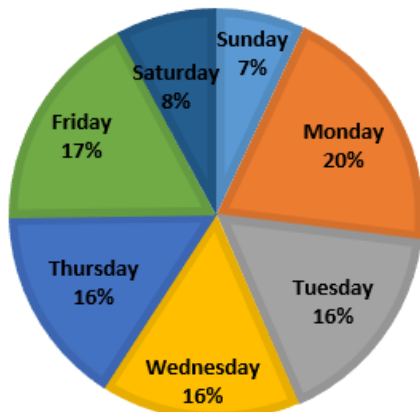

115

Since Start of Program

9443

Decrease from November 2023

37.16%

Percentages of Calls by Day of the Week

Percentages by Reporting Method