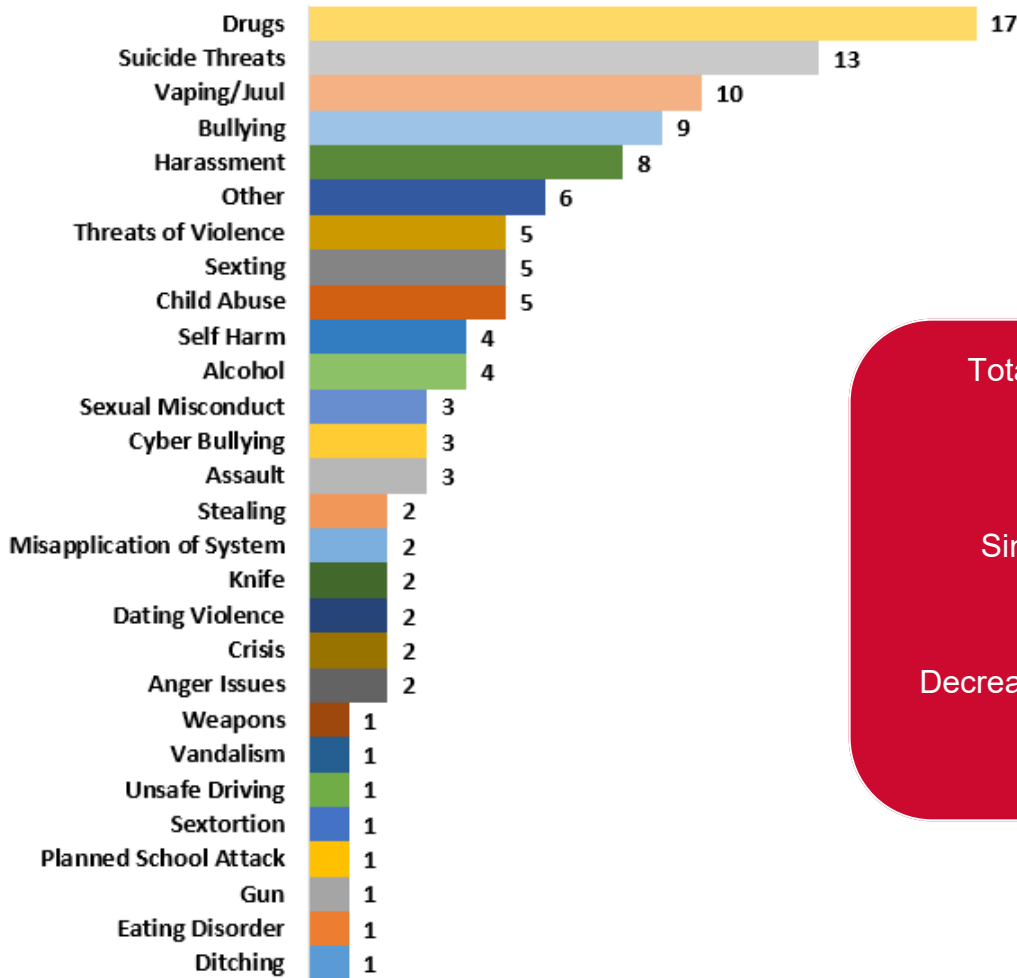

This data represents the number of reports received statewide by Safe2Tell Wyoming for the period 12/1/2023 to 12/31/2023

Total Safe2Tell Wyoming Reports Received Statewide by Category

Total Number of Reports
December 2023

115

Since Start of Program

9443

Decrease from November 2023

37.16%

Percentages of Calls by Day of the Week

Percentages by Reporting Method