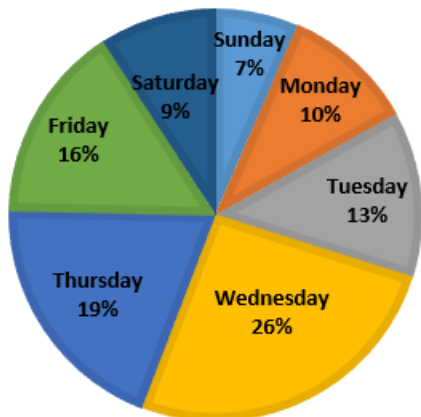

Percentages of Calls by Day of the Week