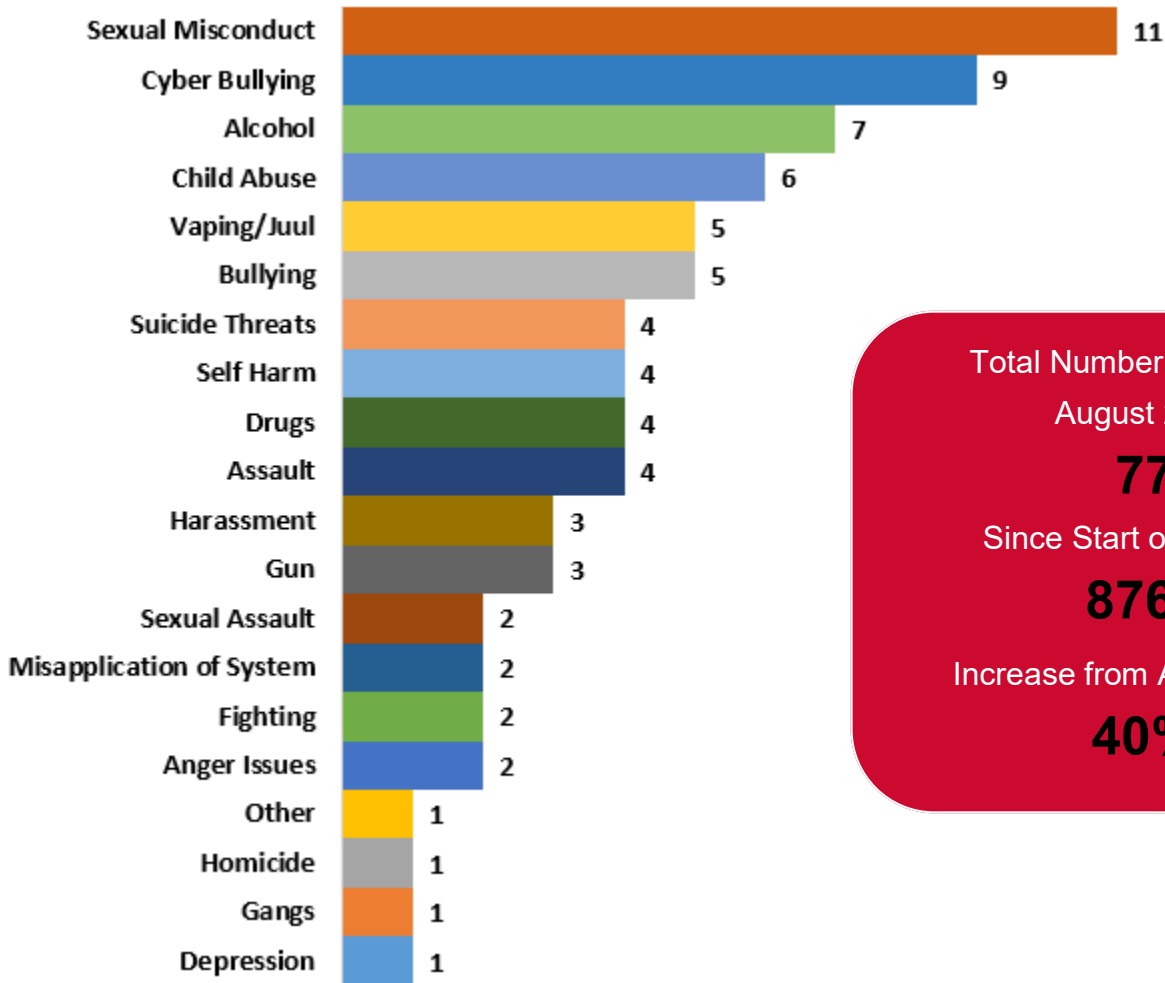

This data represents the number of reports received statewide by Safe2Tell Wyoming for the period 8/1/2023 to 8/31/2023

Total Safe2Tell Wyoming Reports Received Statewide by Category

Total Number of Reports
August 2023
77
Since Start of Program
8762
Increase from August 2022
40%

Percentages of Calls by Day of the Week

Percentages by Reporting Method