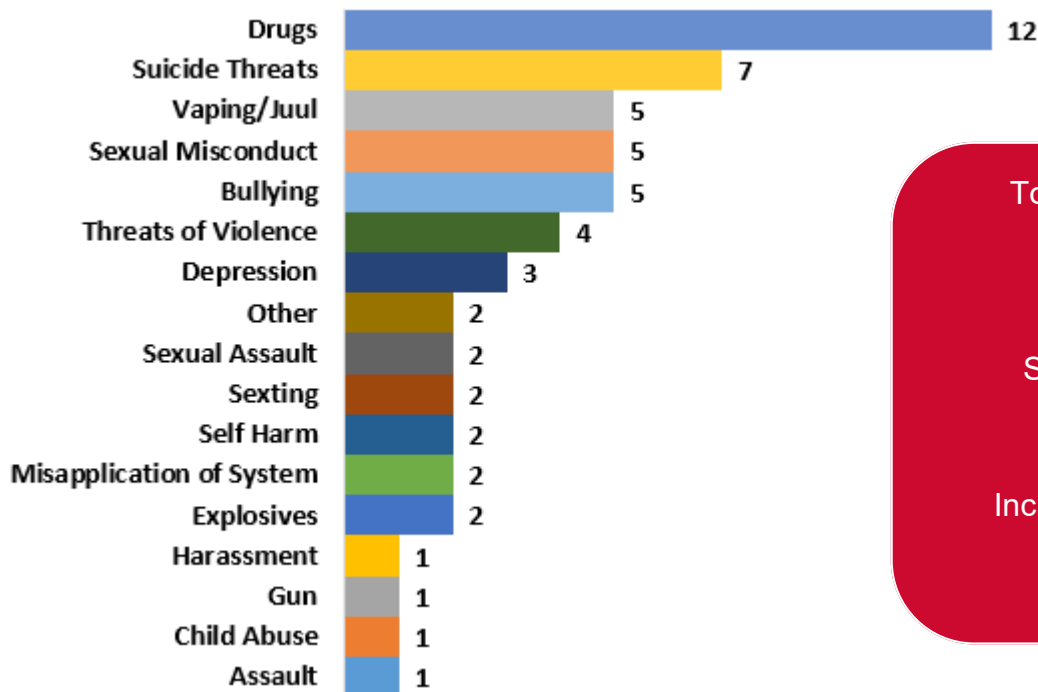

This data represents the number of reports received statewide by Safe2Tell Wyoming for the period 8/1/2019 to 8/31/2019

Total Safe2Tell Wyoming Reports Received Statewide by Category

Total Number of Reports

August 2019

57

Since Start of Program

2931

Increase over August 2018

58.33%

Percentages of Calls by Day of the Week

Percentages by Reporting Method