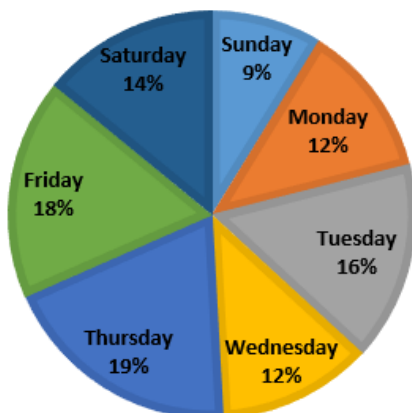

August 2019

57

Since Start of Program

2931

Increase over August 2018

58.33%

Percentages of Calls by Day of the Week

Percentages by Reporting Method