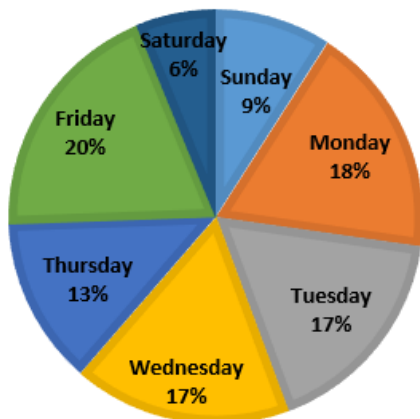

October 2022

176

Since Start of Program

7615

Increase from October 2021

12.82%

Percentages of Calls by Day of the Week

Percentages by Reporting Method