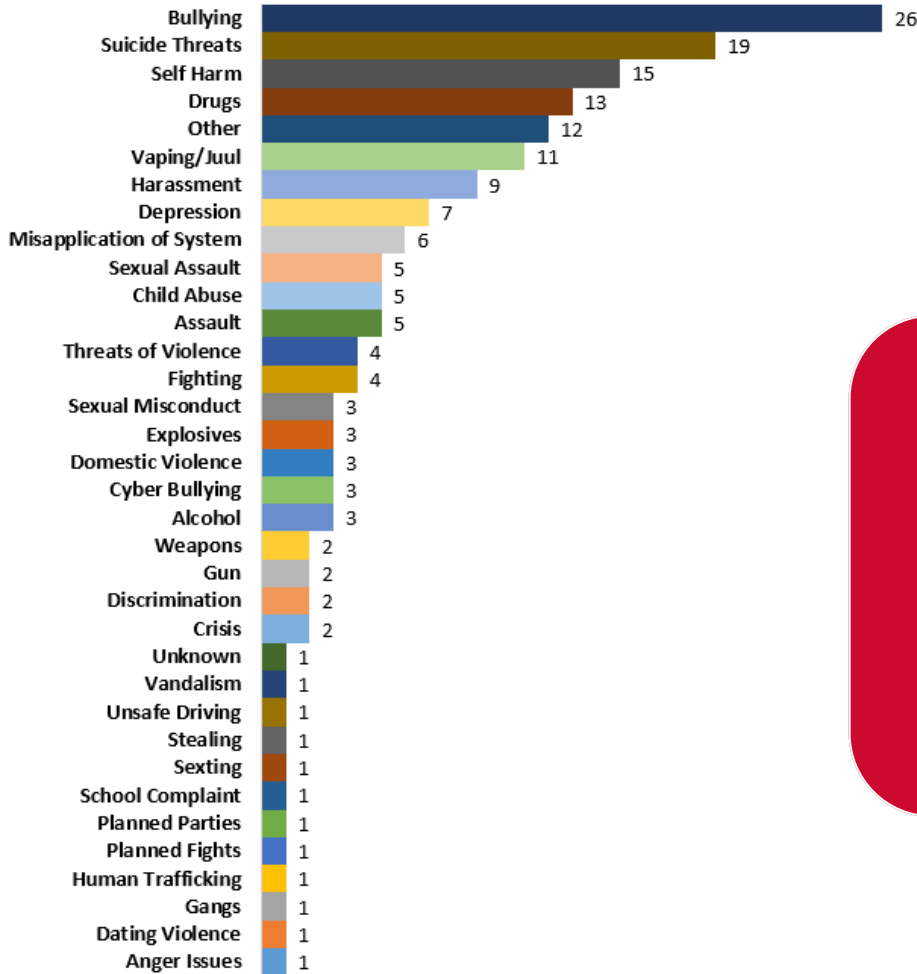

This data represents the number of reports received statewide by Safe2Tell Wyoming for the period 10/1/2022 to 10/31/2022

Total Safe2Tell Wyoming Reports Received Statewide by Category

Total Number of Reports

October 2022

176

Since Start of Program

7615

Increase from October 2021

12.82%

Percentages of Calls by Day of the Week

Percentages by Reporting Method