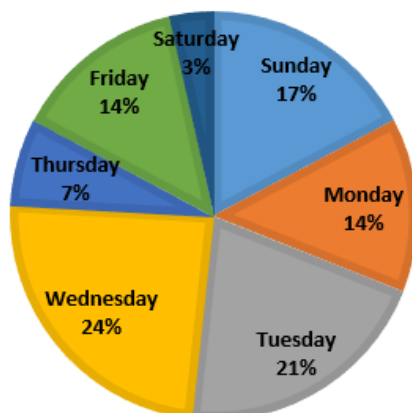

29

Since Start of Program

8666

Decrease from June 2022

23.68%

Percentages of Calls by Day of the Week

Percentages by Reporting Method