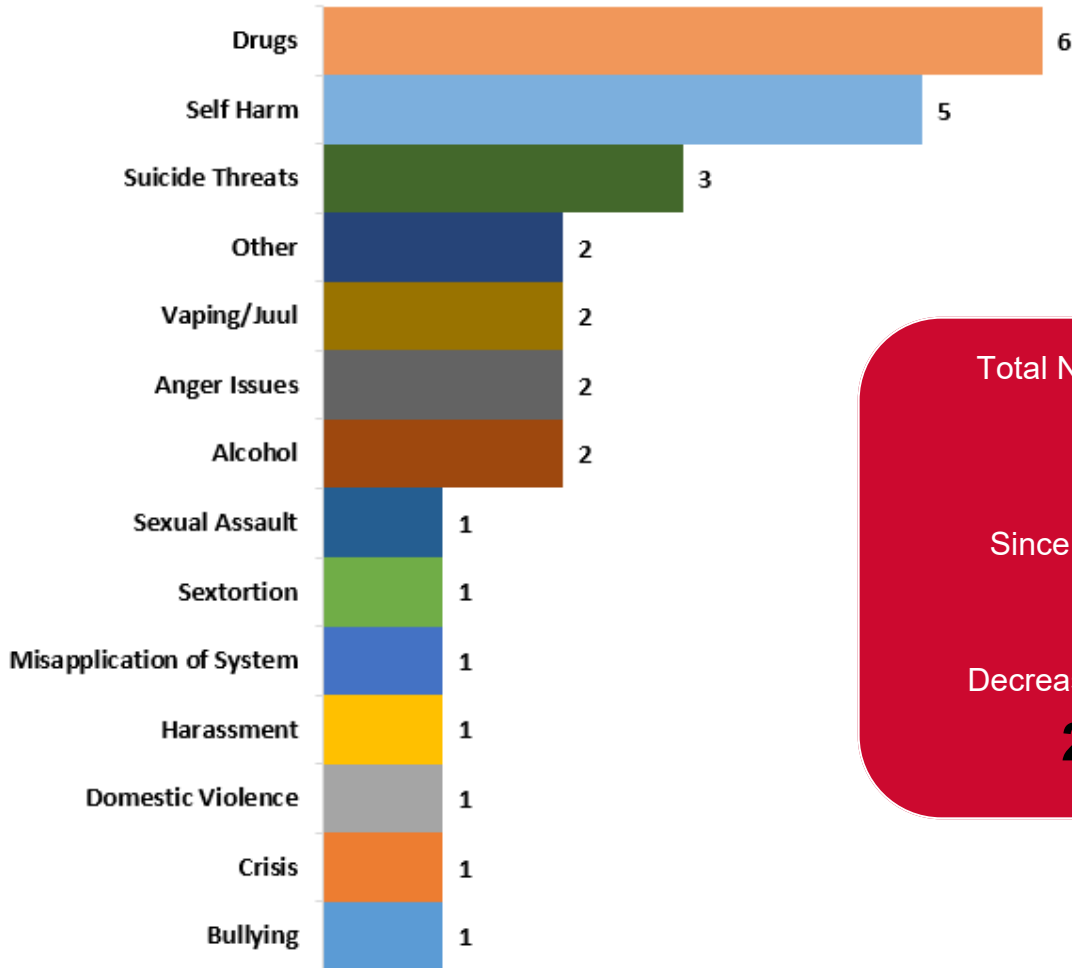

This data represents the number of reports received statewide by Safe2Tell Wyoming for the period 6/1/2023 to 6/30/2023

Total Safe2Tell Wyoming Reports Received Statewide by Category

Total Number of Reports
June 2023

29

Since Start of Program

8666

Decrease from June 2022

23.68%

Percentages of Calls by Day of the Week

Percentages by Reporting Method