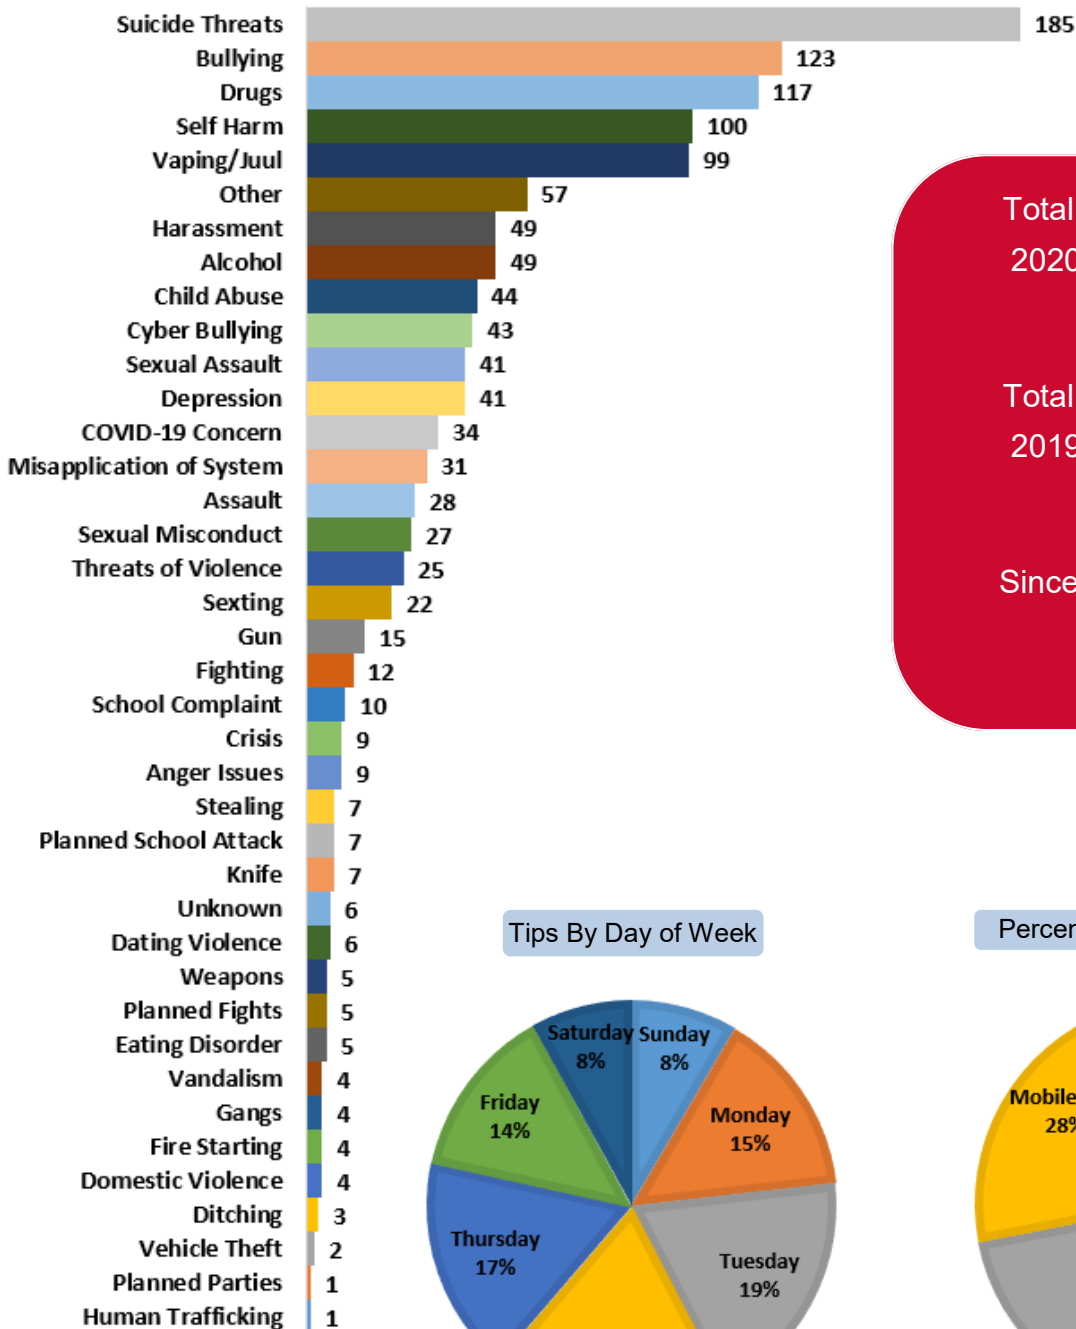

This data represents the number of reports received statewide by Safe2Tell Wyoming for the period 7/1/2020 to 6/30/2021

### Total Safe2Tell Wyoming Reports Received Statewide by Category

Total Number of Reports  
2020/2021 School Year

**1241**

Total Number of Reports  
2019/2020 School Year

**1519**

Since Start of Program <sup>(1)</sup>