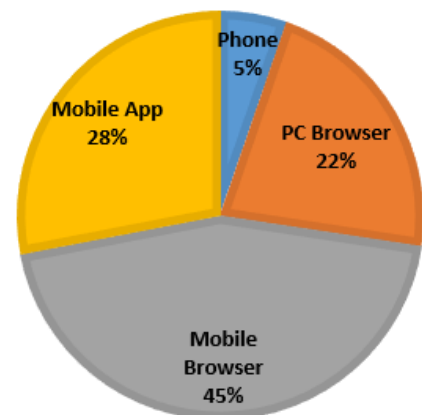

Percentages by Reporting Method

(1) Program began October 26, 2016,