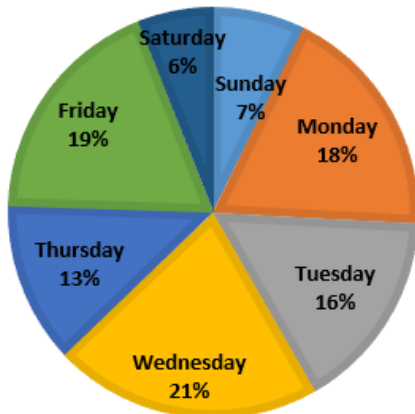

### Total Safe2Tell Wyoming Reports Received Statewide by Category

Total Number of Reports  
February 2022

**151**

Since Start of Program

**6646**

Increase from February 2021

**15.27%**

### Percentages of Calls by Day of the Week