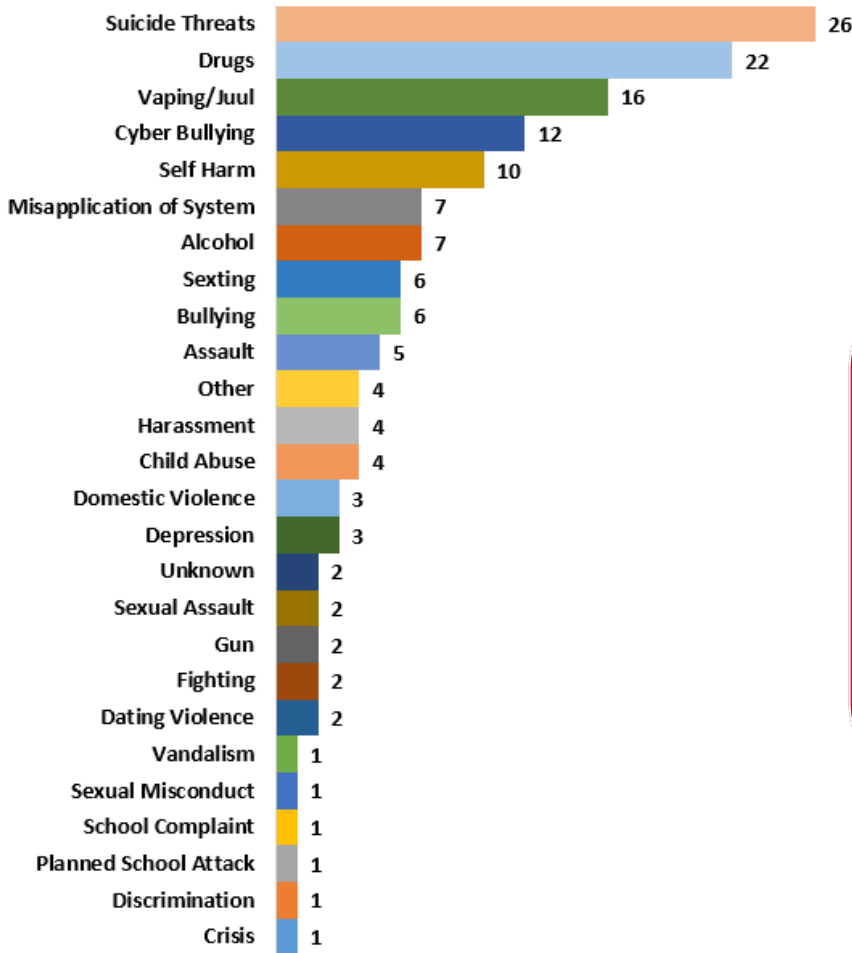

This data represents the number of reports received statewide by Safe2Tell Wyoming for the period 2/1/2022 to 2/28/2022

### Total Safe2Tell Wyoming Reports Received Statewide by Category

Total Number of Reports  
February 2022

**151**

Since Start of Program

**6646**

Increase from February 2021

**15.27%**

### Percentages of Calls by Day of the Week