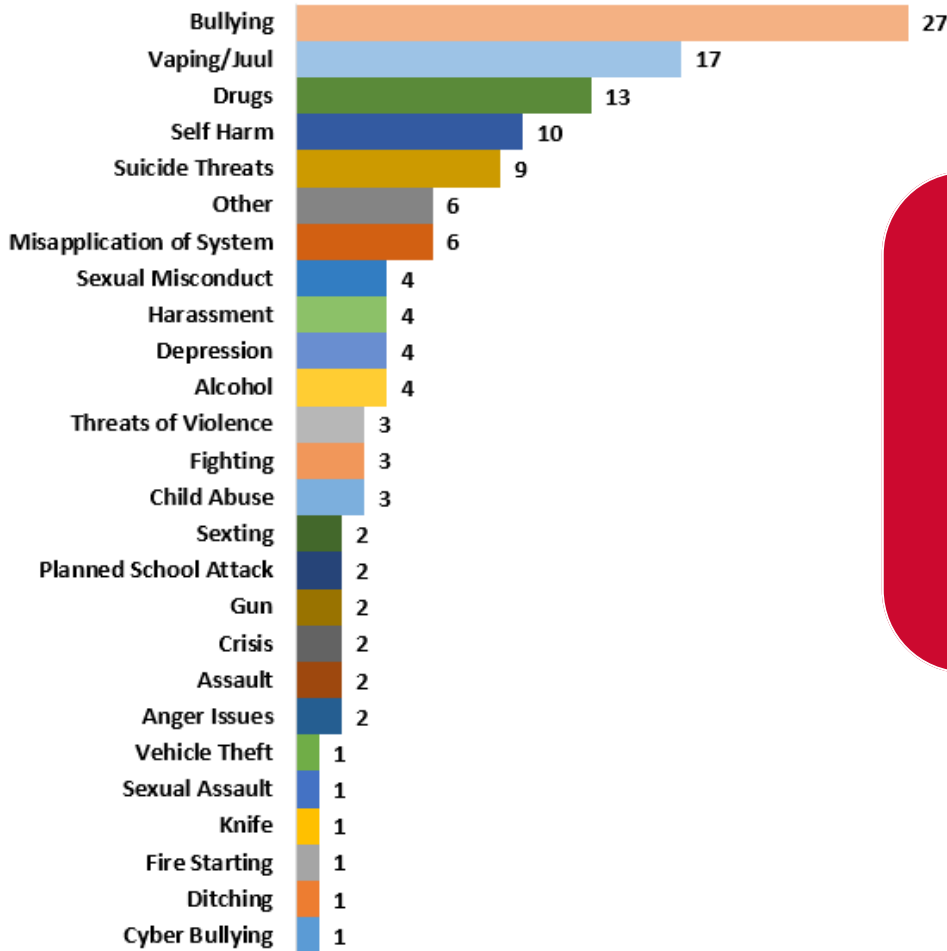

This data represents the number of reports received statewide by Safe2Tell Wyoming for the period 5/1/2021 to 5/31/2021

Total Safe2Tell Wyoming Reports Received Statewide by Category

Total Number of Reports

May 2021

131

Since Start of Program

5567

Increase from May 2020

162%

Percentages of Calls by Day of the Week

Percentages by Reporting Method