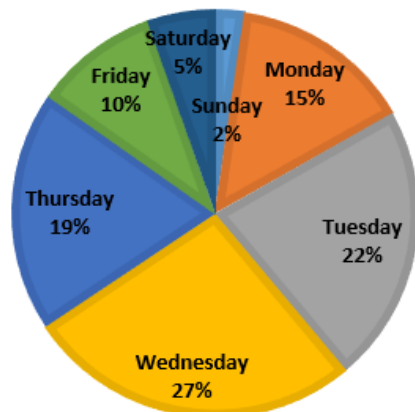

May 2021

131

Since Start of Program

5567

Increase from May 2020

162%

Percentages of Calls by Day of the Week

Percentages by Reporting Method