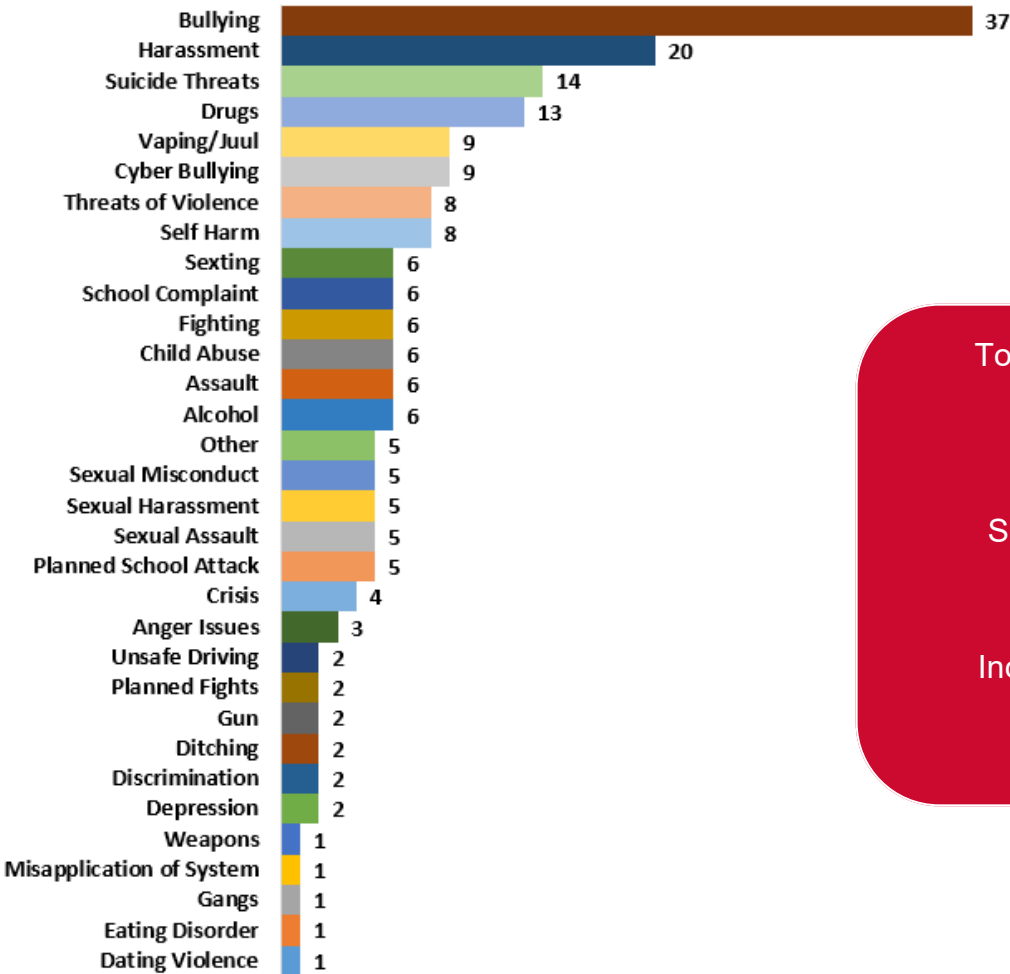

This data represents the number of reports received statewide by Safe2Tell Wyoming for the period 5/1/2024 to 5/31/2024

### Total Safe2Tell Wyoming Reports Received Statewide by Category

Total Number of Reports

May 2024

**203**

Since Start of Program

**10426**

Increase over May 2023

**62.40%**

### Percentages of Calls by Day of the Week