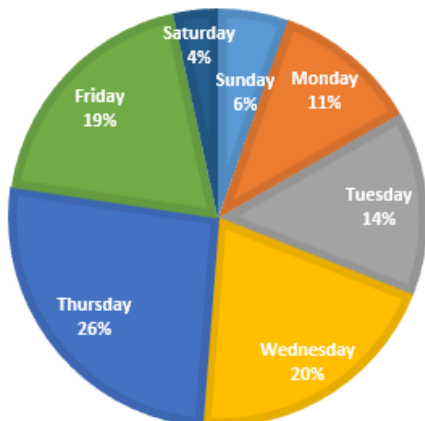

### Total Safe2Tell Wyoming Reports Received Statewide by Category

Total Number of Reports

May 2024

**203**

Since Start of Program

**10426**

Increase over May 2023

**62.40%**

### Percentages of Calls by Day of the Week