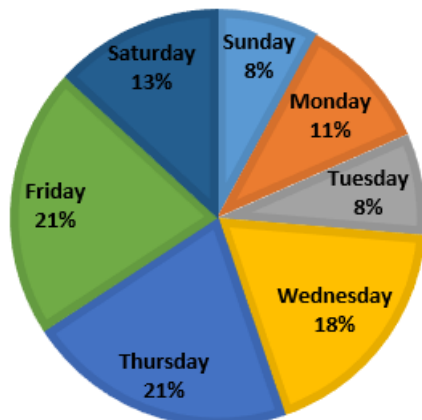

June 2022

38

Since Start of Program

7189

Increase from June 2021

11.76%

Percentages of Calls by Day of the Week

Percentages by Reporting Method