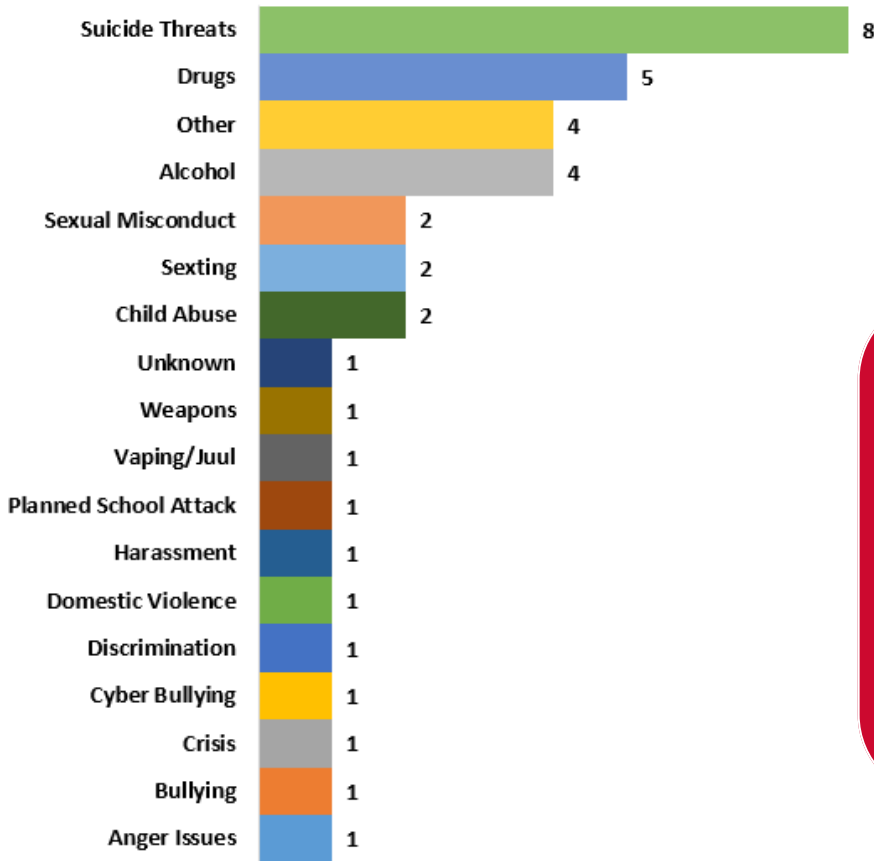

This data represents the number of reports received statewide by Safe2Tell Wyoming for the period 6/1/2022 to 6/30/2022

Total Safe2Tell Wyoming Reports Received Statewide by Category

Total Number of Reports

June 2022

38

Since Start of Program

7189

Increase from June 2021

11.76%

Percentages of Calls by Day of the Week

Percentages by Reporting Method