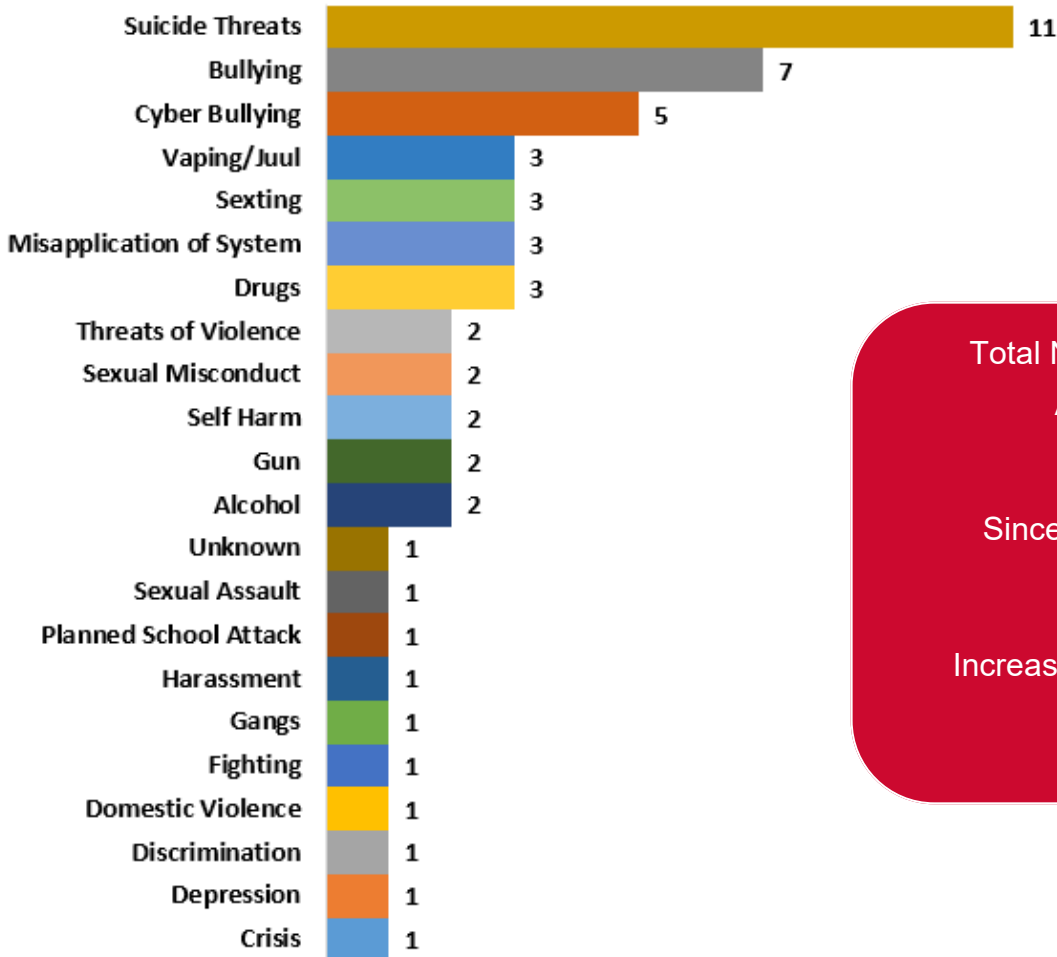

This data represents the number of reports received statewide by Safe2Tell Wyoming for the period 8/1/2022 to 8/31/2022

Total Safe2Tell Wyoming Reports Received Statewide by Category

Total Number of Reports
August 2022

55

Since Start of Program

7258

Increase from August 2021

5.77%

Percentages of Calls by Day of the Week

Percentages by Reporting Method