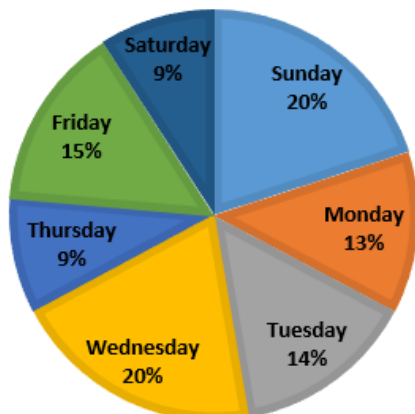

55

Since Start of Program

7258

Increase from August 2021

5.77%

Percentages of Calls by Day of the Week

Percentages by Reporting Method