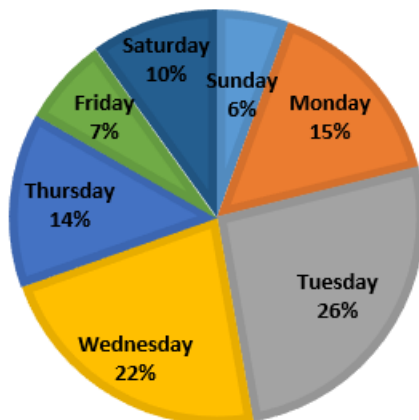

161

Since Start of Program

7776

Decrease from November 2021

17.01%

Percentages of Calls by Day of the Week

Percentages by Reporting Method