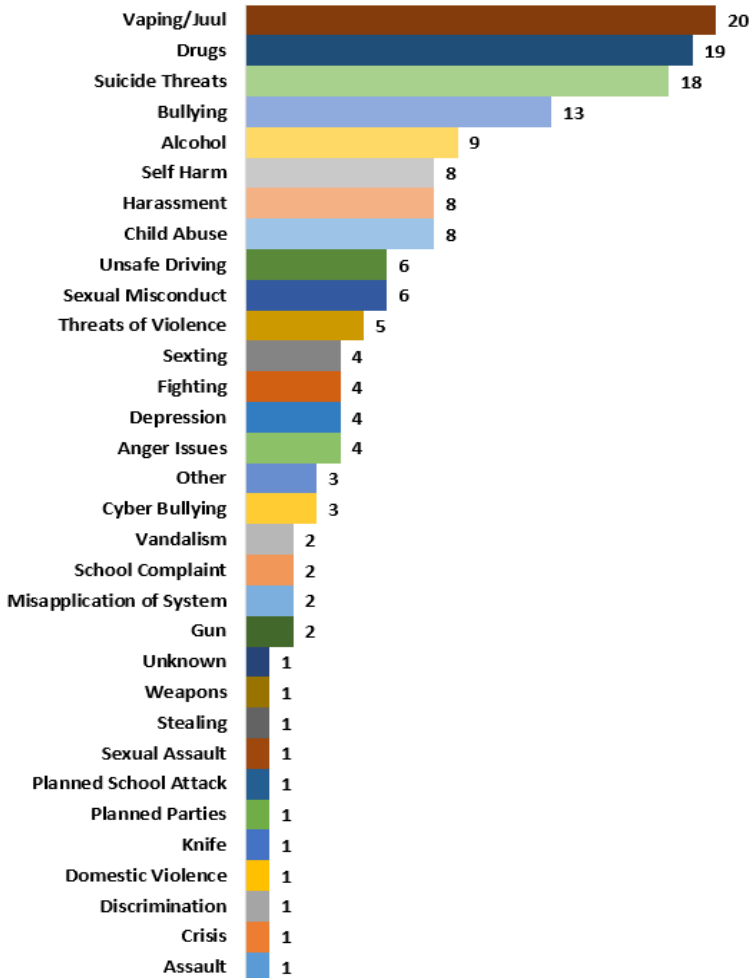

This data represents the number of reports received statewide by Safe2Tell Wyoming for the period 11/1/2022 to 11/30/2022

Total Safe2Tell Wyoming Reports Received Statewide by Category

Total Number of Reports
November 2022

161

Since Start of Program

7776

Decrease from November 2021

17.01%

Percentages of Calls by Day of the Week

Percentages by Reporting Method