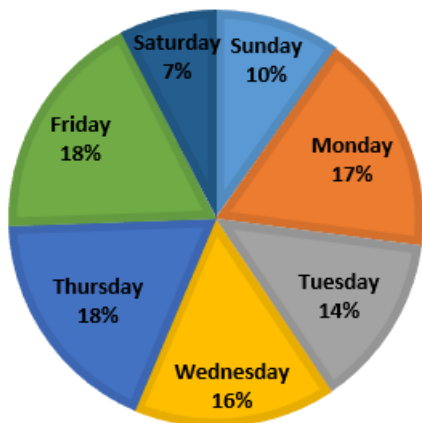

133

Since Start of Program

6495

Increase from January 2021

12.71%

Percentages of Calls by Day of the Week

Percentages by Reporting Method