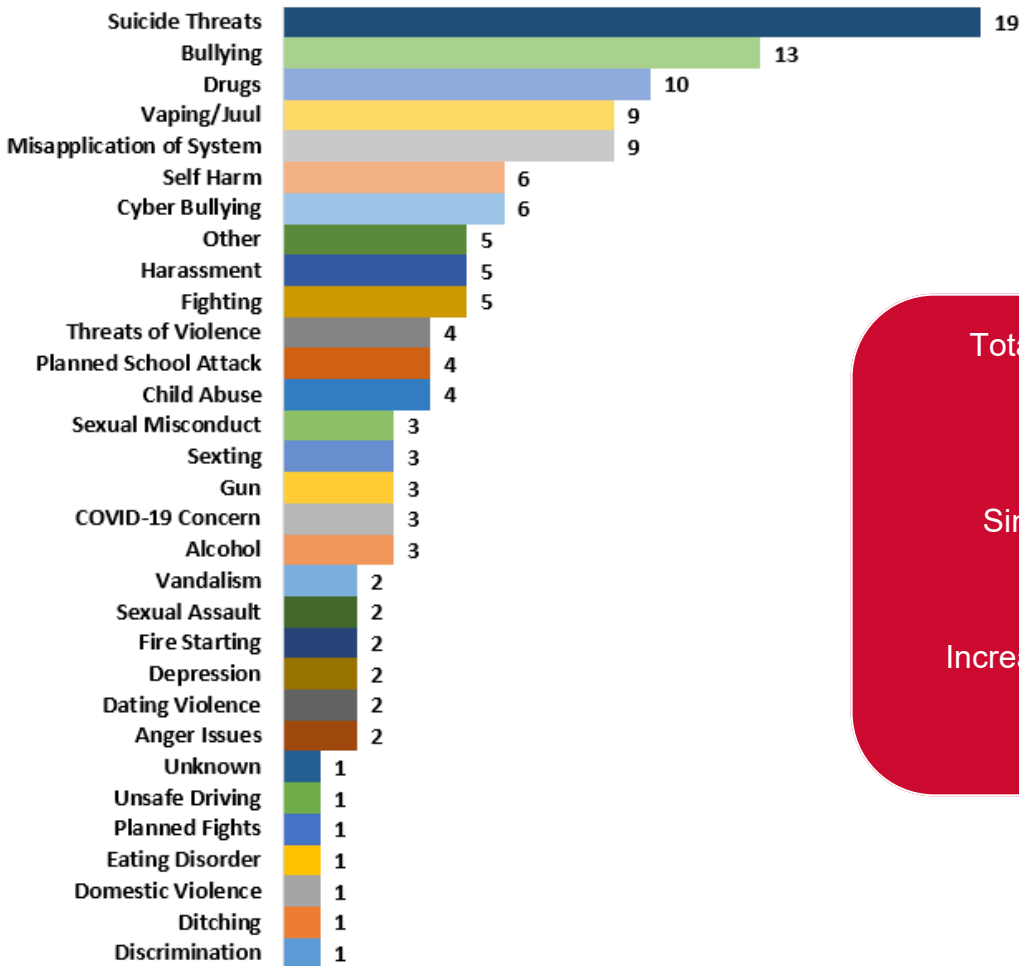

This data represents the number of reports received statewide by Safe2Tell Wyoming for the period 1/1/2022 to 1/31/2022

Total Safe2Tell Wyoming Reports Received Statewide by Category

Total Number of Reports
January 2022

133

Since Start of Program

6495

Increase from January 2021

12.71%

Percentages of Calls by Day of the Week

Percentages by Reporting Method