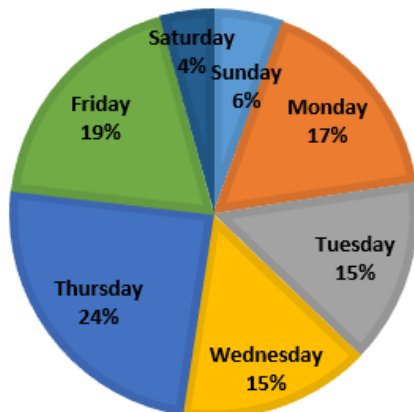

164

Since Start of Program

6362

Increase from December 2020

84.27%

Percentages of Calls by Day of the Week

Percentages by Reporting Method