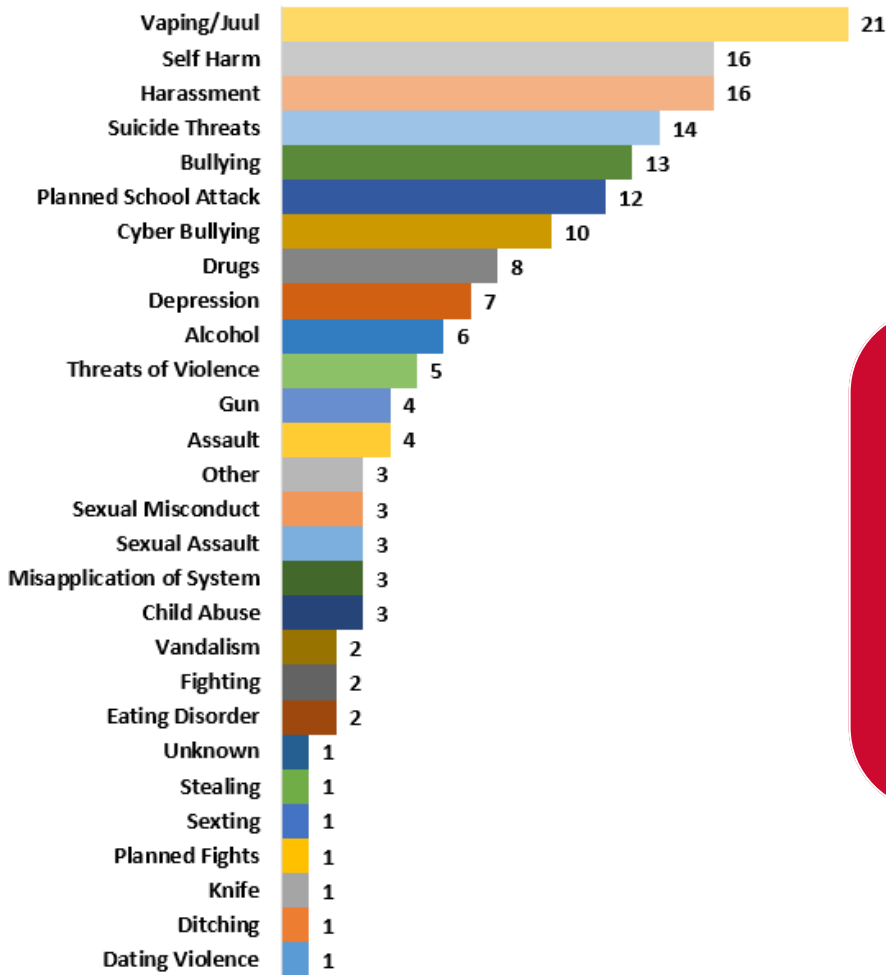

This data represents the number of reports received statewide by Safe2Tell Wyoming for the period 12/1/2021 to 12/31/2021

Total Safe2Tell Wyoming Reports Received Statewide by Category

Total Number of Reports
December 2021

164

Since Start of Program

6362

Increase from December 2020

84.27%

Percentages of Calls by Day of the Week

Percentages by Reporting Method