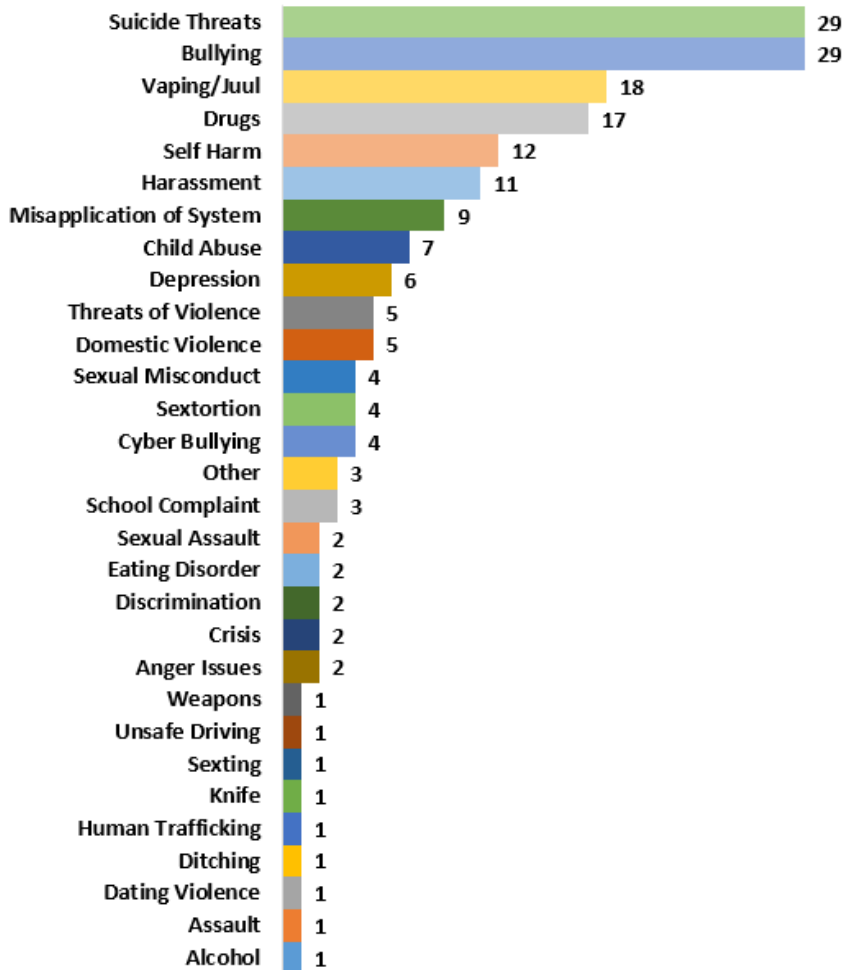

This data represents the number of reports received statewide by Safe2Tell Wyoming for the period 3/1/2022 to 3/31/2022

### Total Safe2Tell Wyoming Reports Received Statewide by Category

Total Number of Reports

March 2022

**185**

Since Start of Program

**6831**

Increase from March 2021

**30.28%**

### Percentages of Calls by Day of the Week