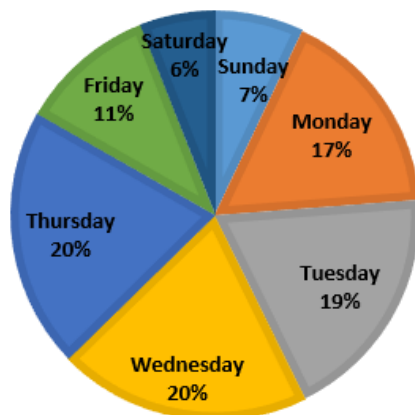

### Total Safe2Tell Wyoming Reports Received Statewide by Category

Total Number of Reports

March 2022

**185**

Since Start of Program

**6831**

Increase from March 2021

**30.28%**

### Percentages of Calls by Day of the Week