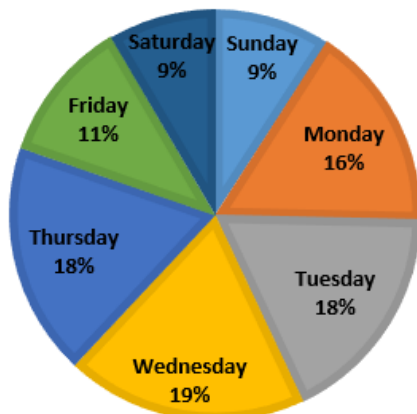

### Total Safe2Tell Wyoming Reports Received Statewide by Category

Total Number of Reports

March 2021

**142**

Since Start of Program

**5284**

Increase from March 2020

**25.66%**

### Percentages of Calls by Day of the Week