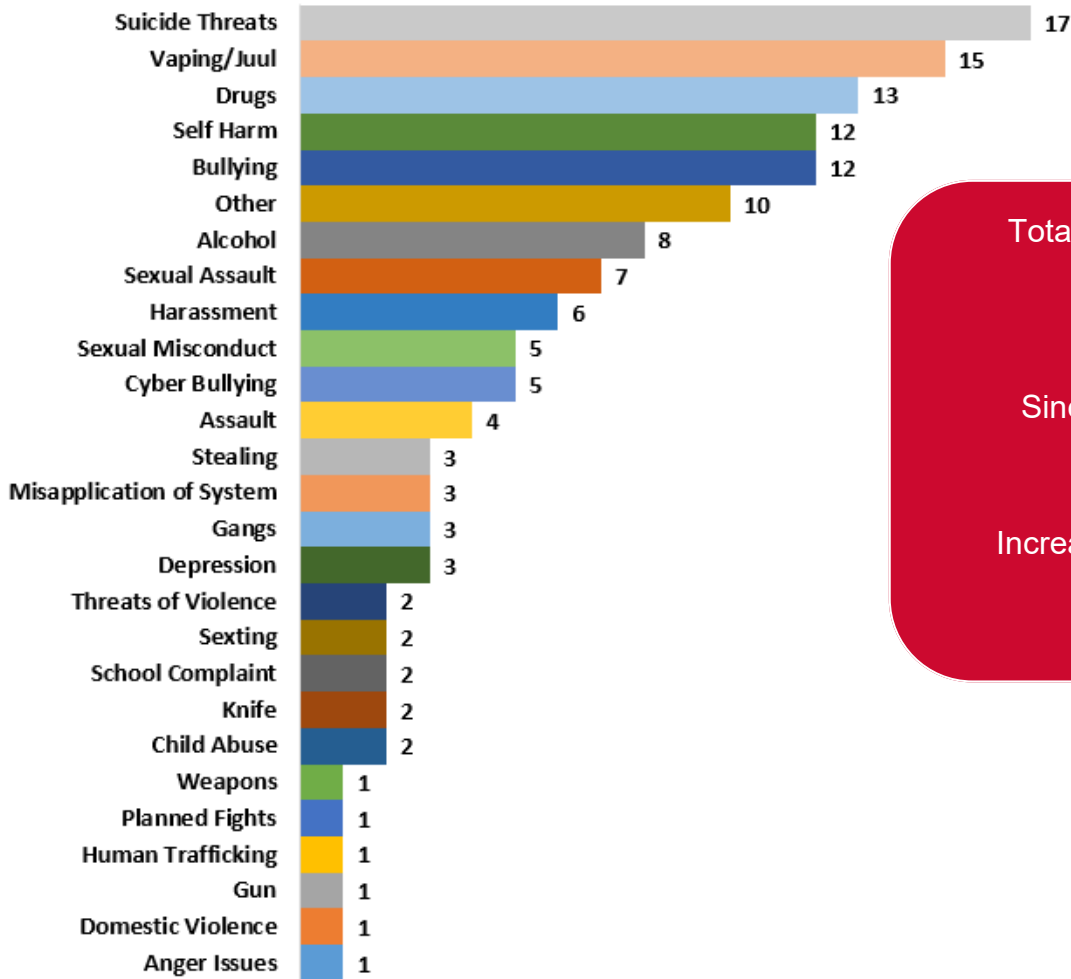

This data represents the number of reports received statewide by Safe2Tell Wyoming for the period 3/1/2021 to 3/31/2021

### Total Safe2Tell Wyoming Reports Received Statewide by Category

Total Number of Reports

March 2021

**142**

Since Start of Program

**5284**

Increase from March 2020

**25.66%**