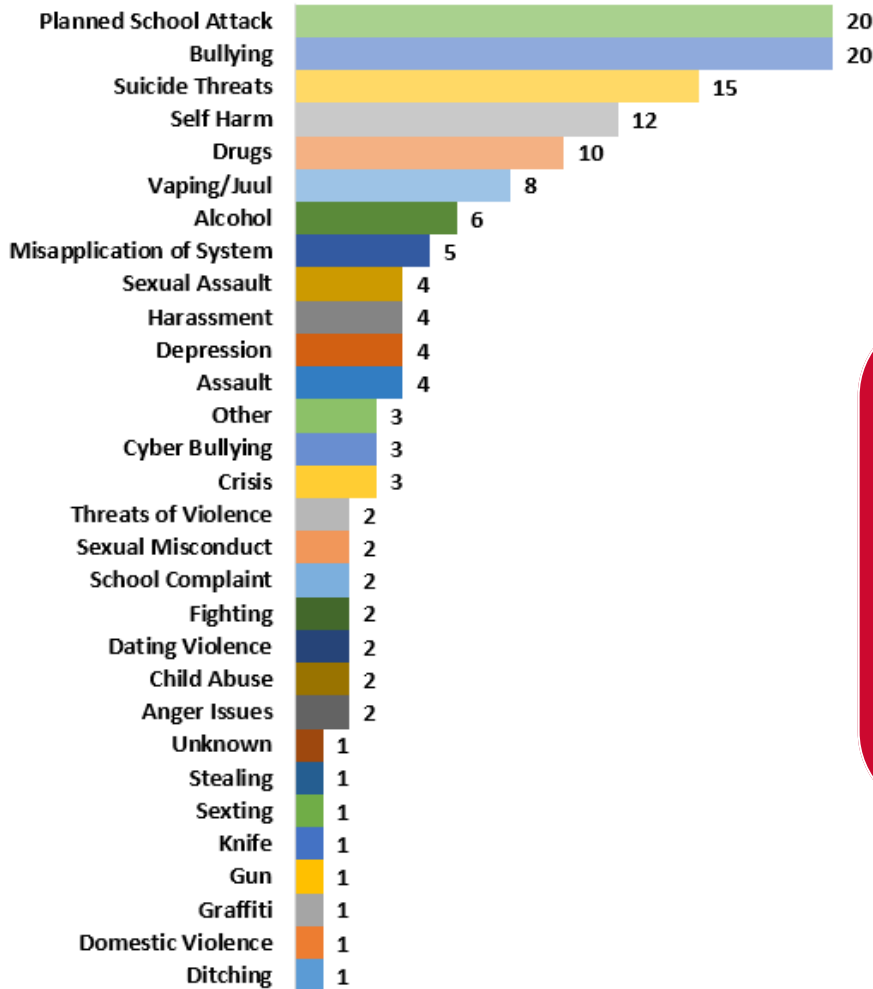

This data represents the number of reports received statewide by Safe2Tell Wyoming for the period 12/1/2022 to 12/31/2022

### Total Safe2Tell Wyoming Reports Received Statewide by Category

Total Number of Reports

December 2022

**143**

Since Start of Program

**7919**

Decrease from December 2021

**12.80%**

### Percentages of Calls by Day of the Week