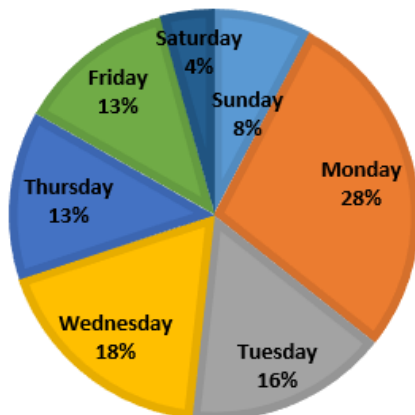

### Total Safe2Tell Wyoming Reports Received Statewide by Category

Total Number of Reports

December 2022

**143**

Since Start of Program

**7919**

Decrease from December 2021

**12.80%**

### Percentages of Calls by Day of the Week