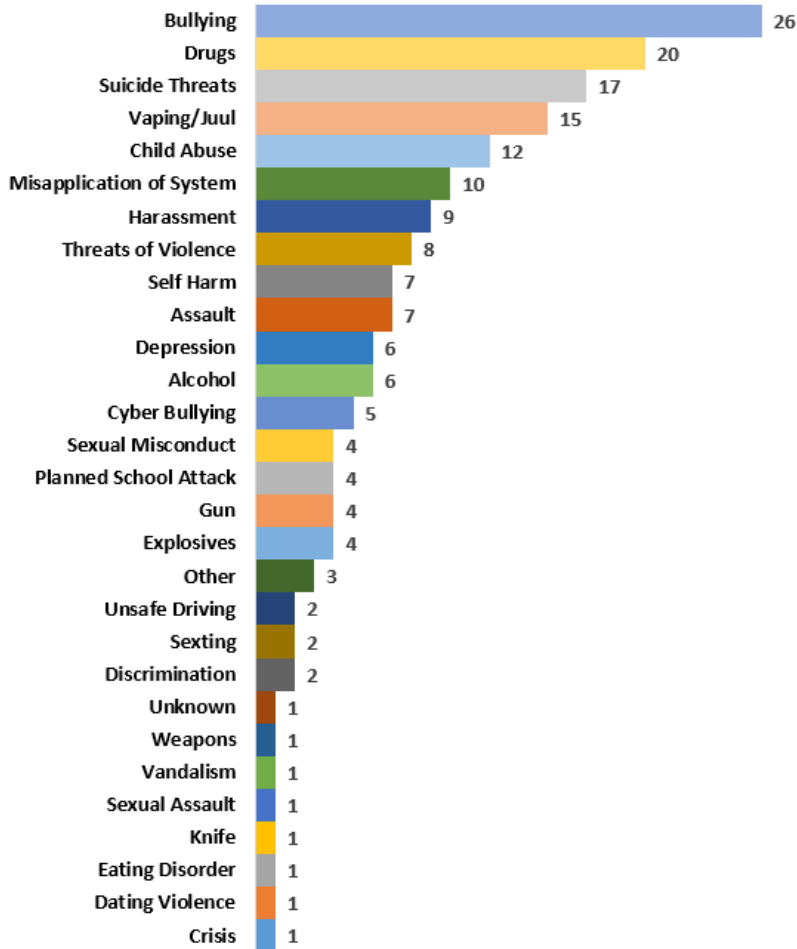

This data represents the number of reports received statewide by Safe2Tell Wyoming for the period 9/1/2022 to 9/30/2022

Total Safe2Tell Wyoming Reports Received Statewide by Category

Total Number of Reports
September 2022

181

Since Start of Program

7439

Increase from September 2021

5.23%

Percentages of Calls by Day of the Week

Percentages by Reporting Method