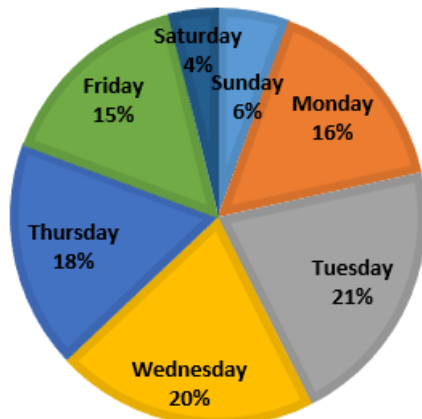

181

Since Start of Program

7439

Increase from September 2021

5.23%

Percentages of Calls by Day of the Week

Percentages by Reporting Method